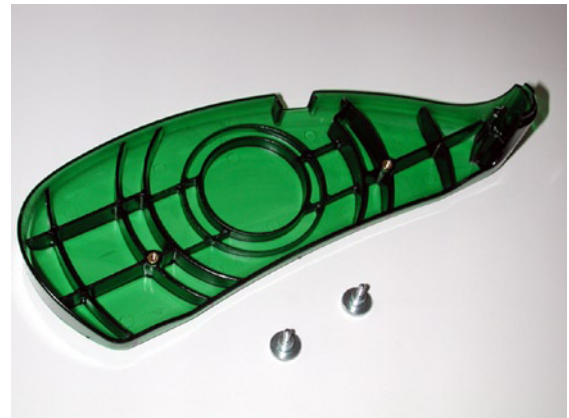

QuickScreen 3 - Change cassette

1. Turn the QuickScreen 3 upside down. Unscrew the screws.

2. Remove the plastic cap.

3. Exchange the cassette and put back the plastic cap.

Done