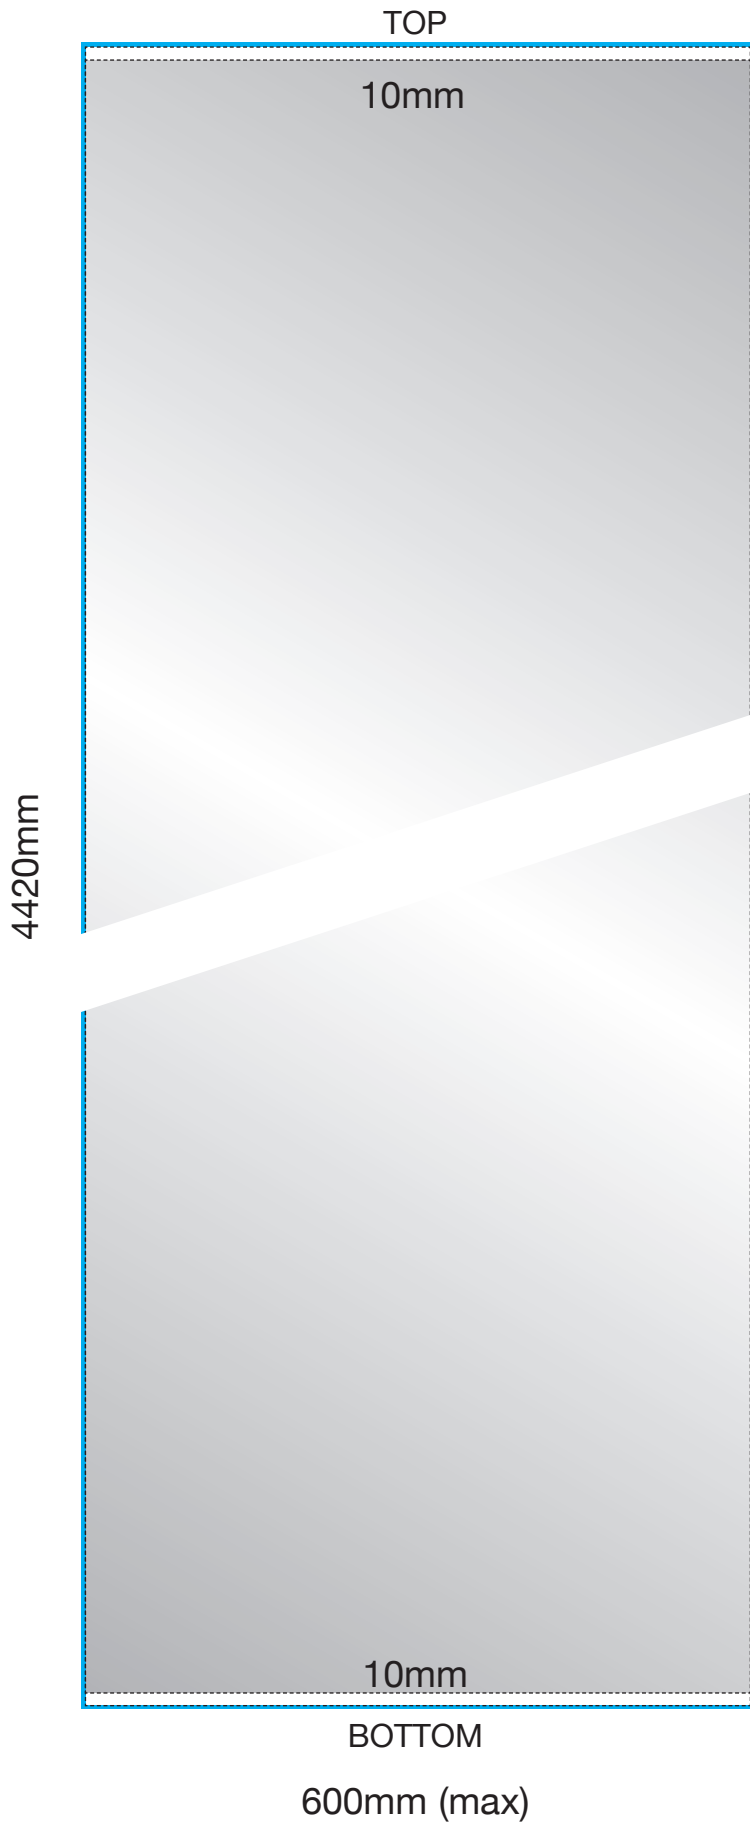

HiFlyer Banner Graphic Specification

4400mm x 600mm

- Visible graphic area
4400mm (max) x 600mm (max)
- Finished print size 4420mm x 600mm
(10mm extends into top rail and 10mm into bottom rail)
- Image bleed area 4430 x 610mm
(5mm top and sides)