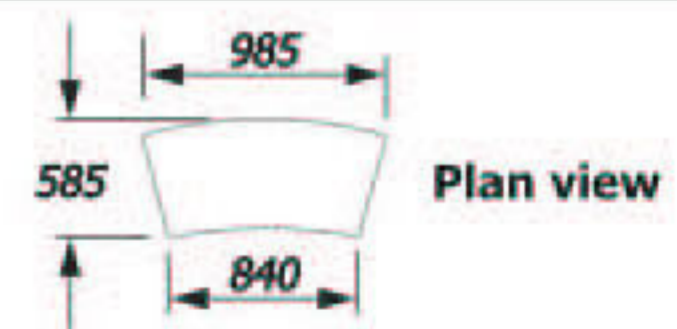

ø750 Multi-height plinths (PK133)
Overall sizes: ø750 x 1000h, ø750 x 800h & ø750 x 600h
Unit weight: 16kg approx
Wrap sizes: 2315 x 972, 1805 x 772, 1805 x 572
Carry bag / case sizes: 1025 x 900 x 160 & 800 x 800 x 225

ø600 Multi-height plinths (PK131)
Overall sizes: ø600 x 1000h, ø600 x 800h & ø600 x 600h
Unit weight: 14kg approx
Wrap sizes: 1845 x 972, 1355 x 772 & 1355 x 572
Carry bag / case sizes: 940 x 640 x 160 & 1040 x 640 x 160

ø400 Multi-height plinths (PK129)
Overall sizes: ø400 x 1200h, ø400 x 800h & ø400 x 400h
Unit weight: 14.5kg approx
Wrap sizes: 1220 x 1172, 945 x 772 & 945 x 372
Carry bag / case sizes: 1250 x 450 x 200 & 850 x 450 x 160

Diamond side workstation (PK140)
Overall size: 1000h x 1000w x 500d
Unit weight: 14kg approx
Wrap size: 972 x 1070 Panel size: 972 x 485
Carry bag / case size: 1050 x 550 x 160

Double D workstation (PK109)
Overall size: 1000h x 1000w x 500d
Unit weight: 15kg approx
Wrap size: 972 x 1235 Panel size: 972 x 485
Carry bag / case size: 1050 x 550 x 160

Elipse unit (PK152)
Overall size: 1000h x 1000w x 500d
Unit weight: 20kg approx
Wrap size: 972 x 2380
Carry bag / case size: 1050 x 550 x 160

Curved workstation (PK112)
Overall size: 1000h x 985w x 585d
Unit weight: 17kg approx Wrap size: 972 x 1115
Front panel size: 972 x 750 Optional rear panel size : 972 x 635
Carry bag / case size: 1050 x 800 x 160

Lectern (PK158)
Overall size: 1240h x 535w x 500d
Unit weight: 18.5kg approx
Wrap size: 900 x 1825
Carry bag / case size: 950 x 750 x 200

PC Supreme (PK156)
Overall size: 970h x 750w x 600d (ø500 base)
Unit weight: 20kg approx Base wrap size: 810 x 1535
Keyboard wrap size: 120 x 1935
Carry bag / case size: 850 x 650 x 240

Round monitor tower (PK125)
Overall size: ø750 x 2000h Unit weight: 31kg approx
Wrap sizes: Lower 972 x 2315, Upper 842 x 2315,
Keyboard wrap size: 120 x 1700
Carry bag / case sizes: 940 x 840 x 160 & 1040 x 840 x 160

Square monitor tower (PK103)
Overall size: 2000h x 700w x 500d Unit weight: 32kg approx
Wrap sizes: Lower 972 x 2480, Upper 842 x 2480
Keyboard wrap size: 120 x 1700
Carry bag / case sizes: 940 x 640 x 160 & 1040 x 640 x 160